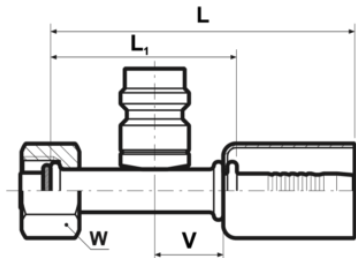

## DESCRIPTION

Straight o-ring female fitting with high pressure valve

## ADDITIONAL INFORMATION

<b>Part no.</b>	525006073-i
<b>Coupling type</b>	Normal
<b>Thread</b>	06-5/16"
<b>Angle</b>	0°
<b>Hose size</b>	06-5/16"
<b>Surface treatment</b>	-
<b>Corrosion resistance</b>	-
<b>RoHs compliant</b>	-

Hose size	Threading	L ±2,5	L <sup>1</sup> ±2,5	V ±2,0	W	Product code
06-5/16"	5/8"-18-UNF-2B	86.0	58.8	16.0	19	<a href="#">525006073-i</a>
06-5/16"	5/8"-18-UNF-2B	83.0	52.8	16.0	22	<a href="#">525006074-i</a>